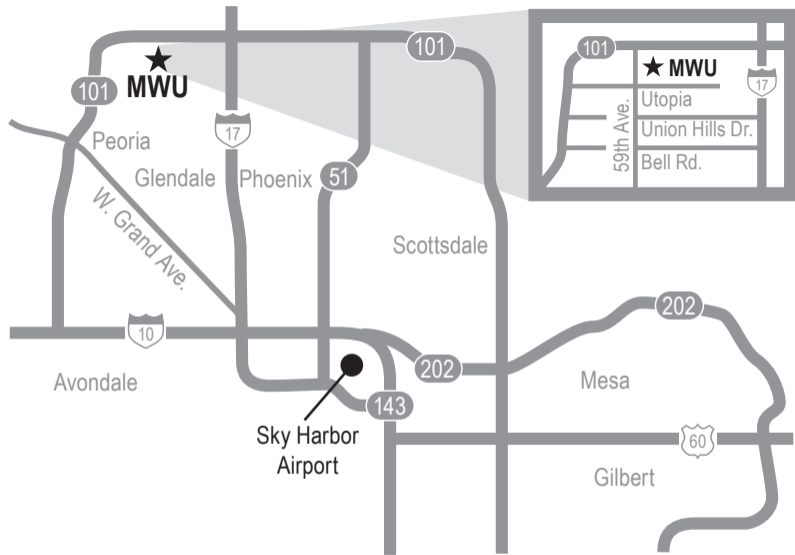

Directions to Midwestern University

Glendale Campus (coming from Sky Harbor Airport)

Via Interstate 17

- Head north on Interstate 17
- Exit on Loop 101
- Continue west on 101 to 59th Avenue exit
- Turn left onto 59th Avenue
- Pass the Glendale Arrowhead Post Office; go through the light and take the next street left (Utopia)
- Midwestern University is on the left

Via Interstate 10

- Take Interstate 10 West to 101
- Take 101 North to 59th Avenue
- Turn right on 59th Avenue
- Pass the Glendale Arrowhead Post Office; go through the light and take the next street left (Utopia)
- Midwestern University is on the left