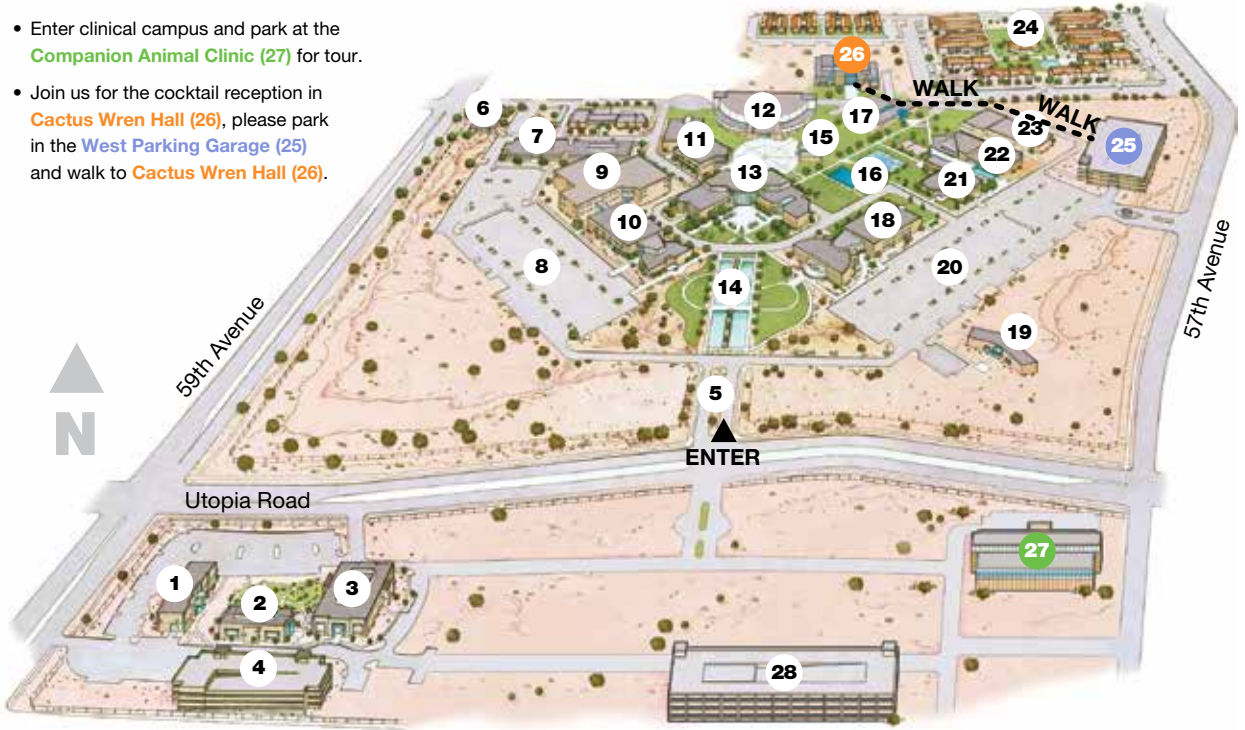

MIDWESTERN UNIVERSITY

GLENDALE, ARIZONA CAMPUS

- Enter clinical campus and park at the **Companion Animal Clinic (27)** for tour.
- Join us for the cocktail reception in **Cactus Wren Hall (26)**, please park in the **West Parking Garage (25)** and walk to **Cactus Wren Hall (26)**.

- | | | |
|-----------------------------------|--|-------------------------------------|
| 1 Multispecialty Clinic | 12 Auditorium | 23 Barrel Student Center III |
| 2 Eye Institute | 13 Sahuaro Hall | 24 Cactus Clubhouse |
| 3 Dental Institute | 14 Reflecting Pool | 25 West Parking Garage |
| 4 Clinic Parking Garage 1 | 15 Chanen Interfaith Chapel | 26 Cactus Wren Hall |
| 5 Welcome Center | 16 Ramada Outdoor Seating | 27 Companion Animal Clinic |
| 6 Mesquite Hall | 17 Wellness & Recreation Center | 28 Clinic Parking Garage 2 |
| 7 Foothills Science Center | 18 Ocotillo Hall | |
| 8 Parking (west side) | 19 University Administration | |
| 9 Glendale Hall | 20 Parking (east side) | |
| 10 Cholla Hall | 21 Barrel Student Center I | |
| 11 Agave Hall | 22 Barrel Student Center II | |

Directions to Midwestern University Glendale Campus (coming from Sky Harbor Airport)

- Via Interstate 17**
- Head north on Interstate 17
 - Exit on Loop 101
 - Continue west on 101 to 59th Avenue exit
 - Turn left onto 59th Avenue
 - Pass the Glendale Arrowhead Post Office; go through the light and take the next street left (Utopia)
 - Midwestern University is on the left

- Via Interstate 10**
- Take Interstate 10 West to 101
 - Take 101 North to 59th Avenue
 - Turn right on 59th Avenue
 - Pass the Glendale Arrowhead Post Office; go through the light and take the next street left (Utopia)
 - Midwestern University is on the left